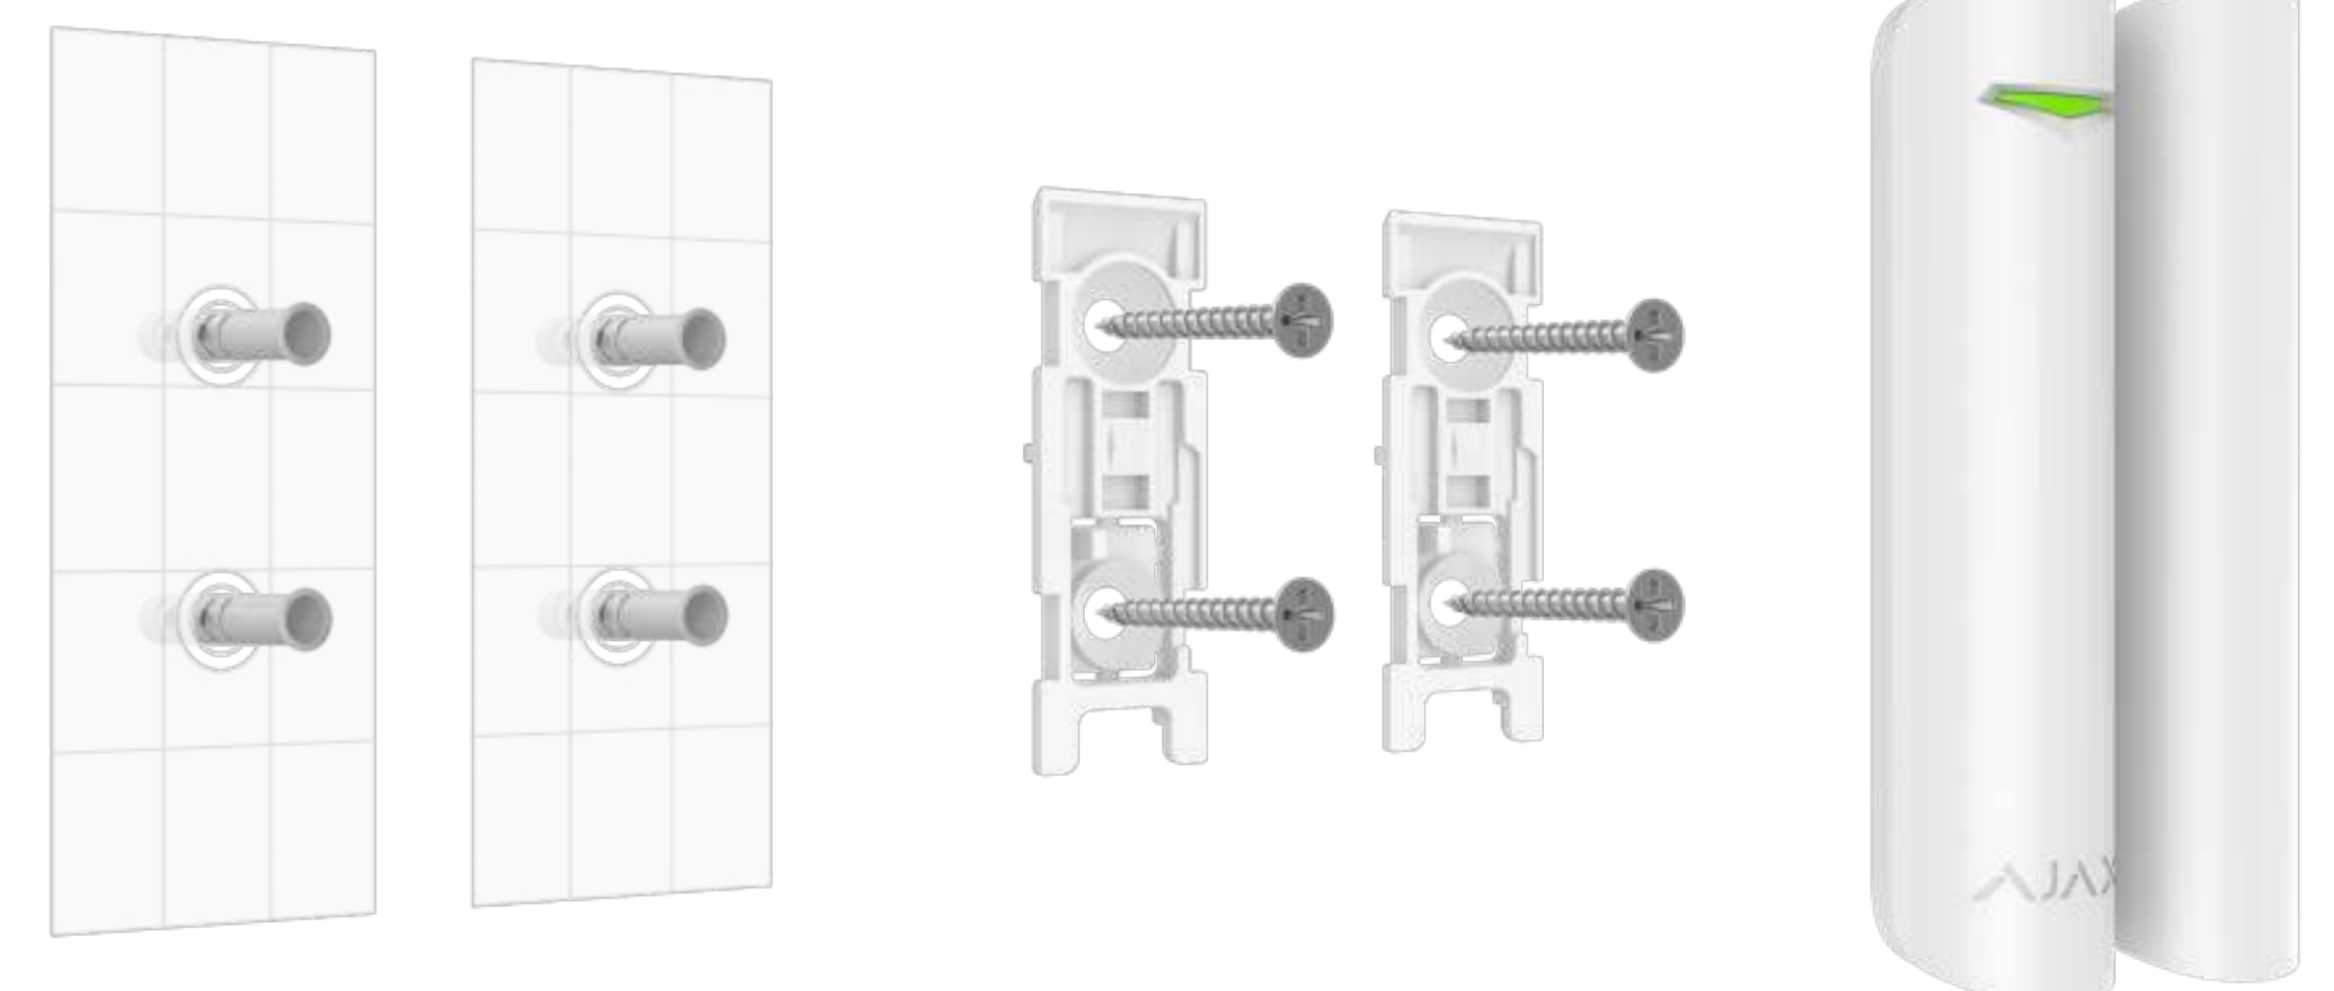

DoorProtect Jeweller

Wireless opening detector.

>< Reliable opening detection

- The reed switch with a resource of 2,000,000 openings
- Protected against reed switch chattering
- Equipped with two magnets: small and big

Additional features

- Additional NC input for connecting a third-party detector
- Chime feature: Ajax sirens make a special sound when the door is opening

Flawless autonomy

- Up to 7 years of operation
- Pre-installed battery
- Low battery warning

Quick installation and setup

- Pairing with a hub via QR code
- Remote control and configuration in the app
- Effortless installation and maintenance

<p>Compliance</p> <p>EN 50131 (Grade 2) [PD 6662:2017]</p>	<p>Compatibility</p> <p>Hubs Hub, Hub Plus, Hub 2 (2G), Hub 2 (4G), Hub 2 Plus, Hub Hybrid (2G), Hub Hybrid (4G)</p> <p>Range extenders ReX, ReX 2</p>	<p>Communication with control panel</p> <p>Jeweller communication technology</p> <p>Frequency bands 866.0–866.5 MHz 868.0–868.6 MHz 868.7–869.2 MHz 905.0–926.5 MHz 915.85–926.5 MHz 921.0–922.0 MHz Depends on the region of sales.</p> <p>Jeweller communication range up to 1,200 m In an open space.</p>	<p>Opening detection</p> <p>Sensitive element 1 reed switch</p> <p>Sensors' resource 2,000,000 openings</p> <p>Third-party detector connection wired detector with the normally closed (NC) contact type</p>
<p>Power supply</p> <p>Battery 1 × CR123A Pre-installed.</p> <p>Battery life up to 7 years</p>	<p>Installation</p> <p>Operating temperature range from -10°C to +40°C</p> <p>Operating humidity up to 75%</p> <p>Protection class IP50</p>	<p>Enclosure</p> <p>Colour white black</p> <p>Dimensions Ø 20 × 90 mm</p> <p>Weight 29 g</p>	<p>Complete set</p> <p>DoorProtect Jeweller 2 magnets (small and big) 1 CR123A battery (pre-installed) SmartBracket mounting panel Installation kit 2-wire connector for third-party NC detector Quick start guide</p>